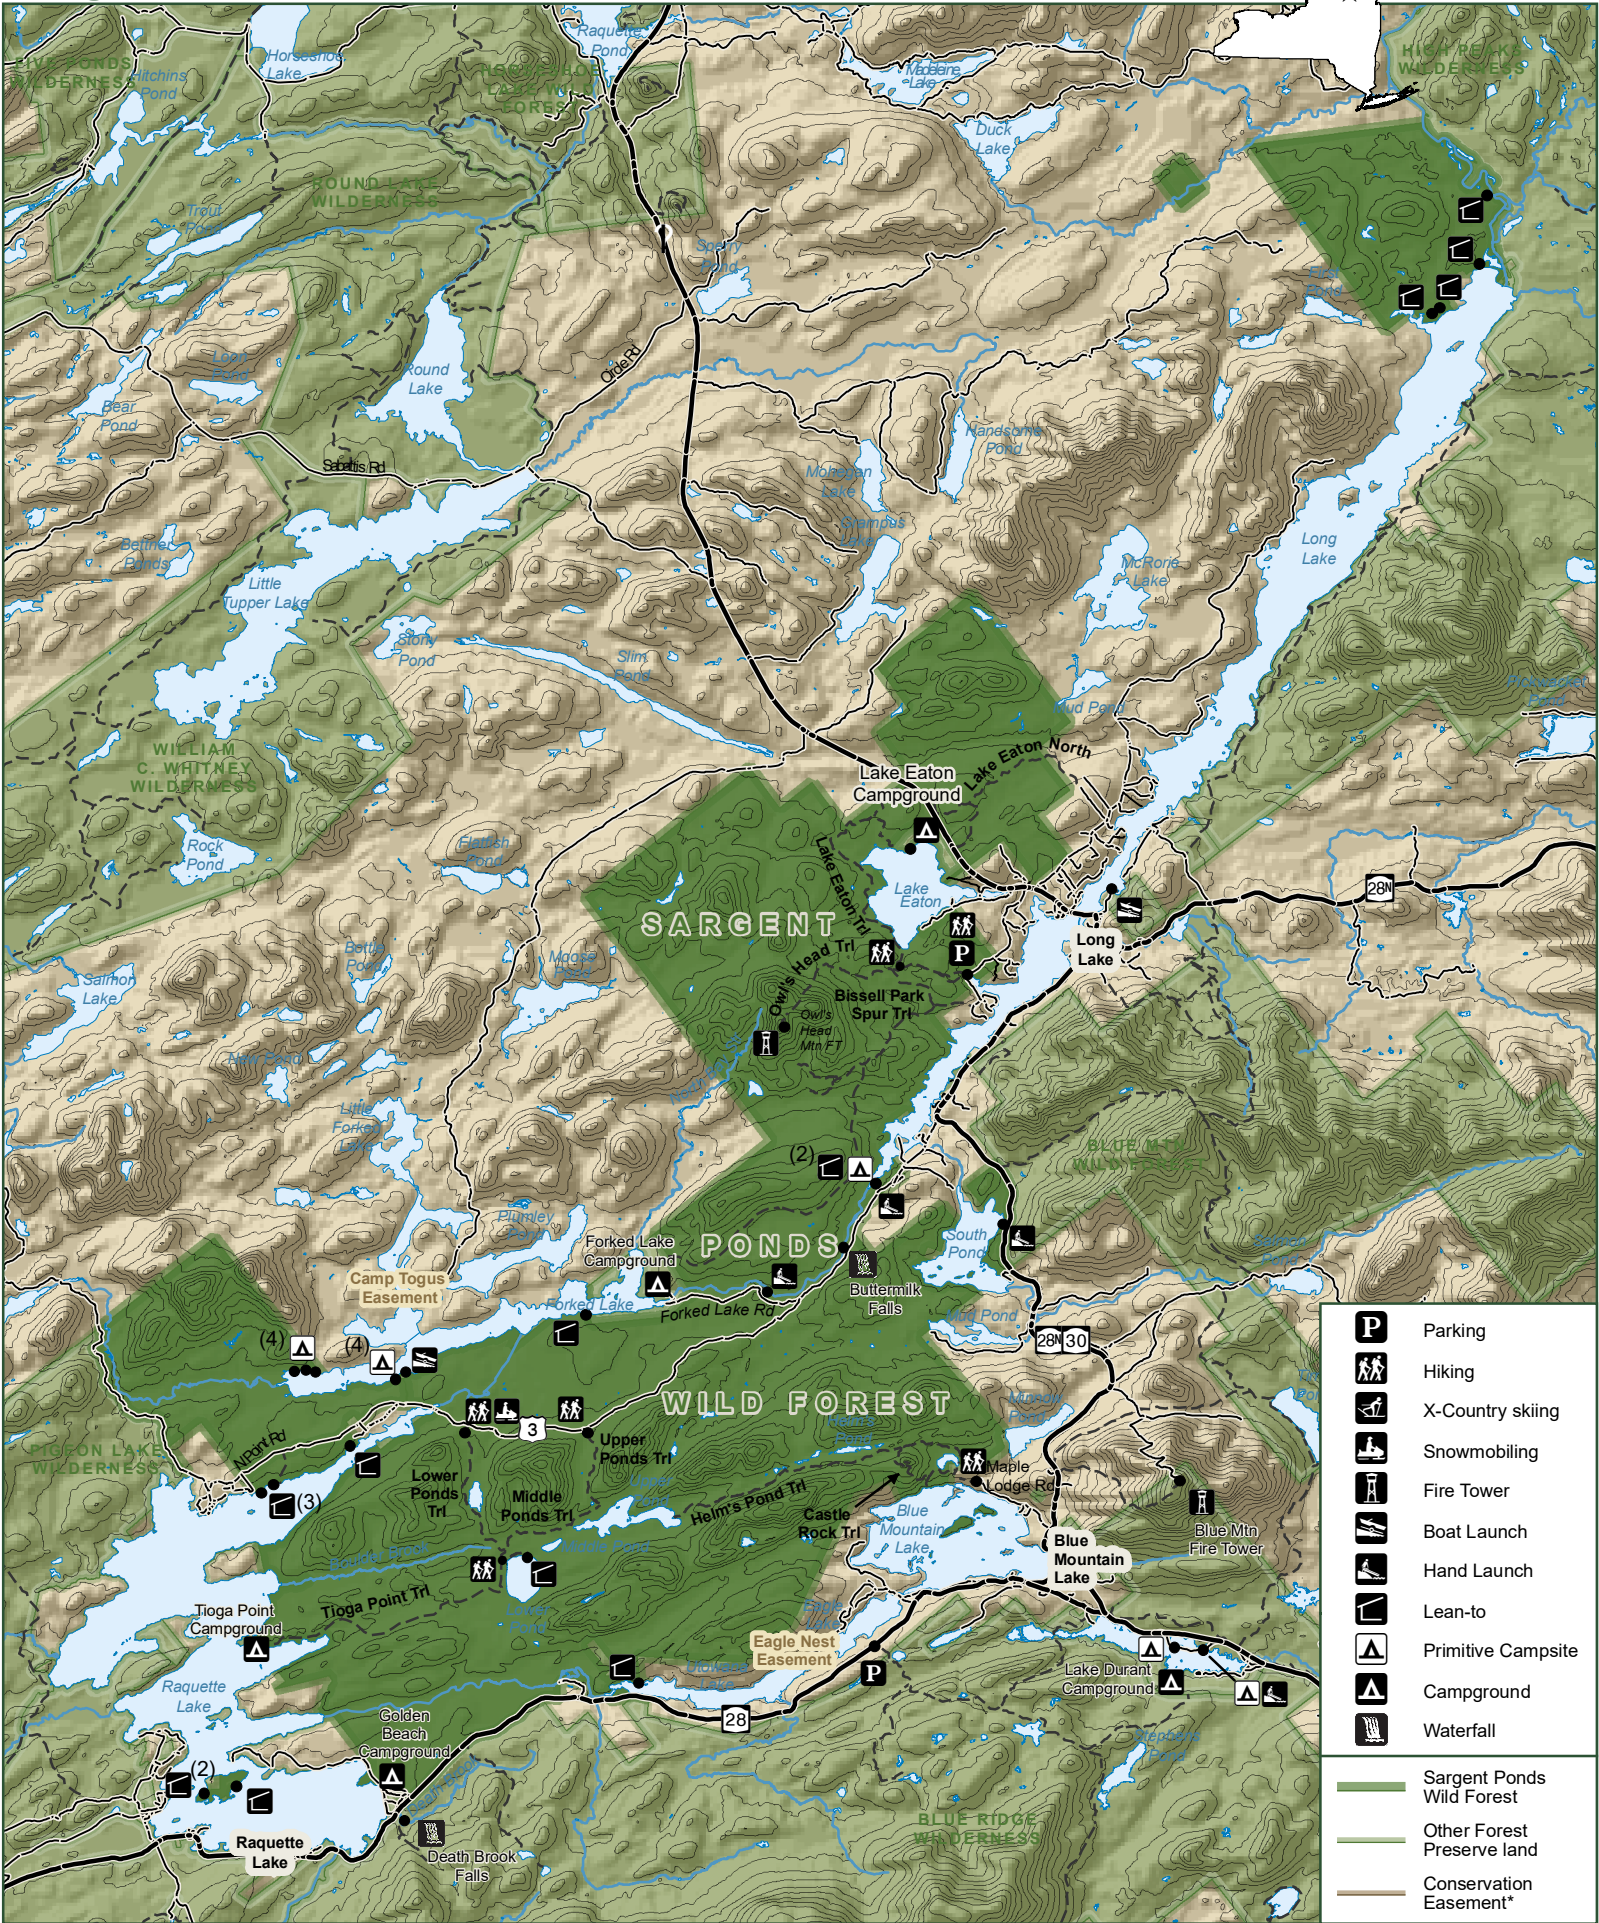

Sargent Ponds Wild Forest

	Parking
	Hiking
	X-Country skiing
	Snowmobiling
	Fire Tower
	Boat Launch
	Hand Launch
	Lean-to
	Primitive Campsite
	Campground
	Waterfall
	Sargent Ponds Wild Forest
	Other Forest Preserve land
	Conservation Easement*

Department of Environmental Conservation

*Special Restrictions May Apply