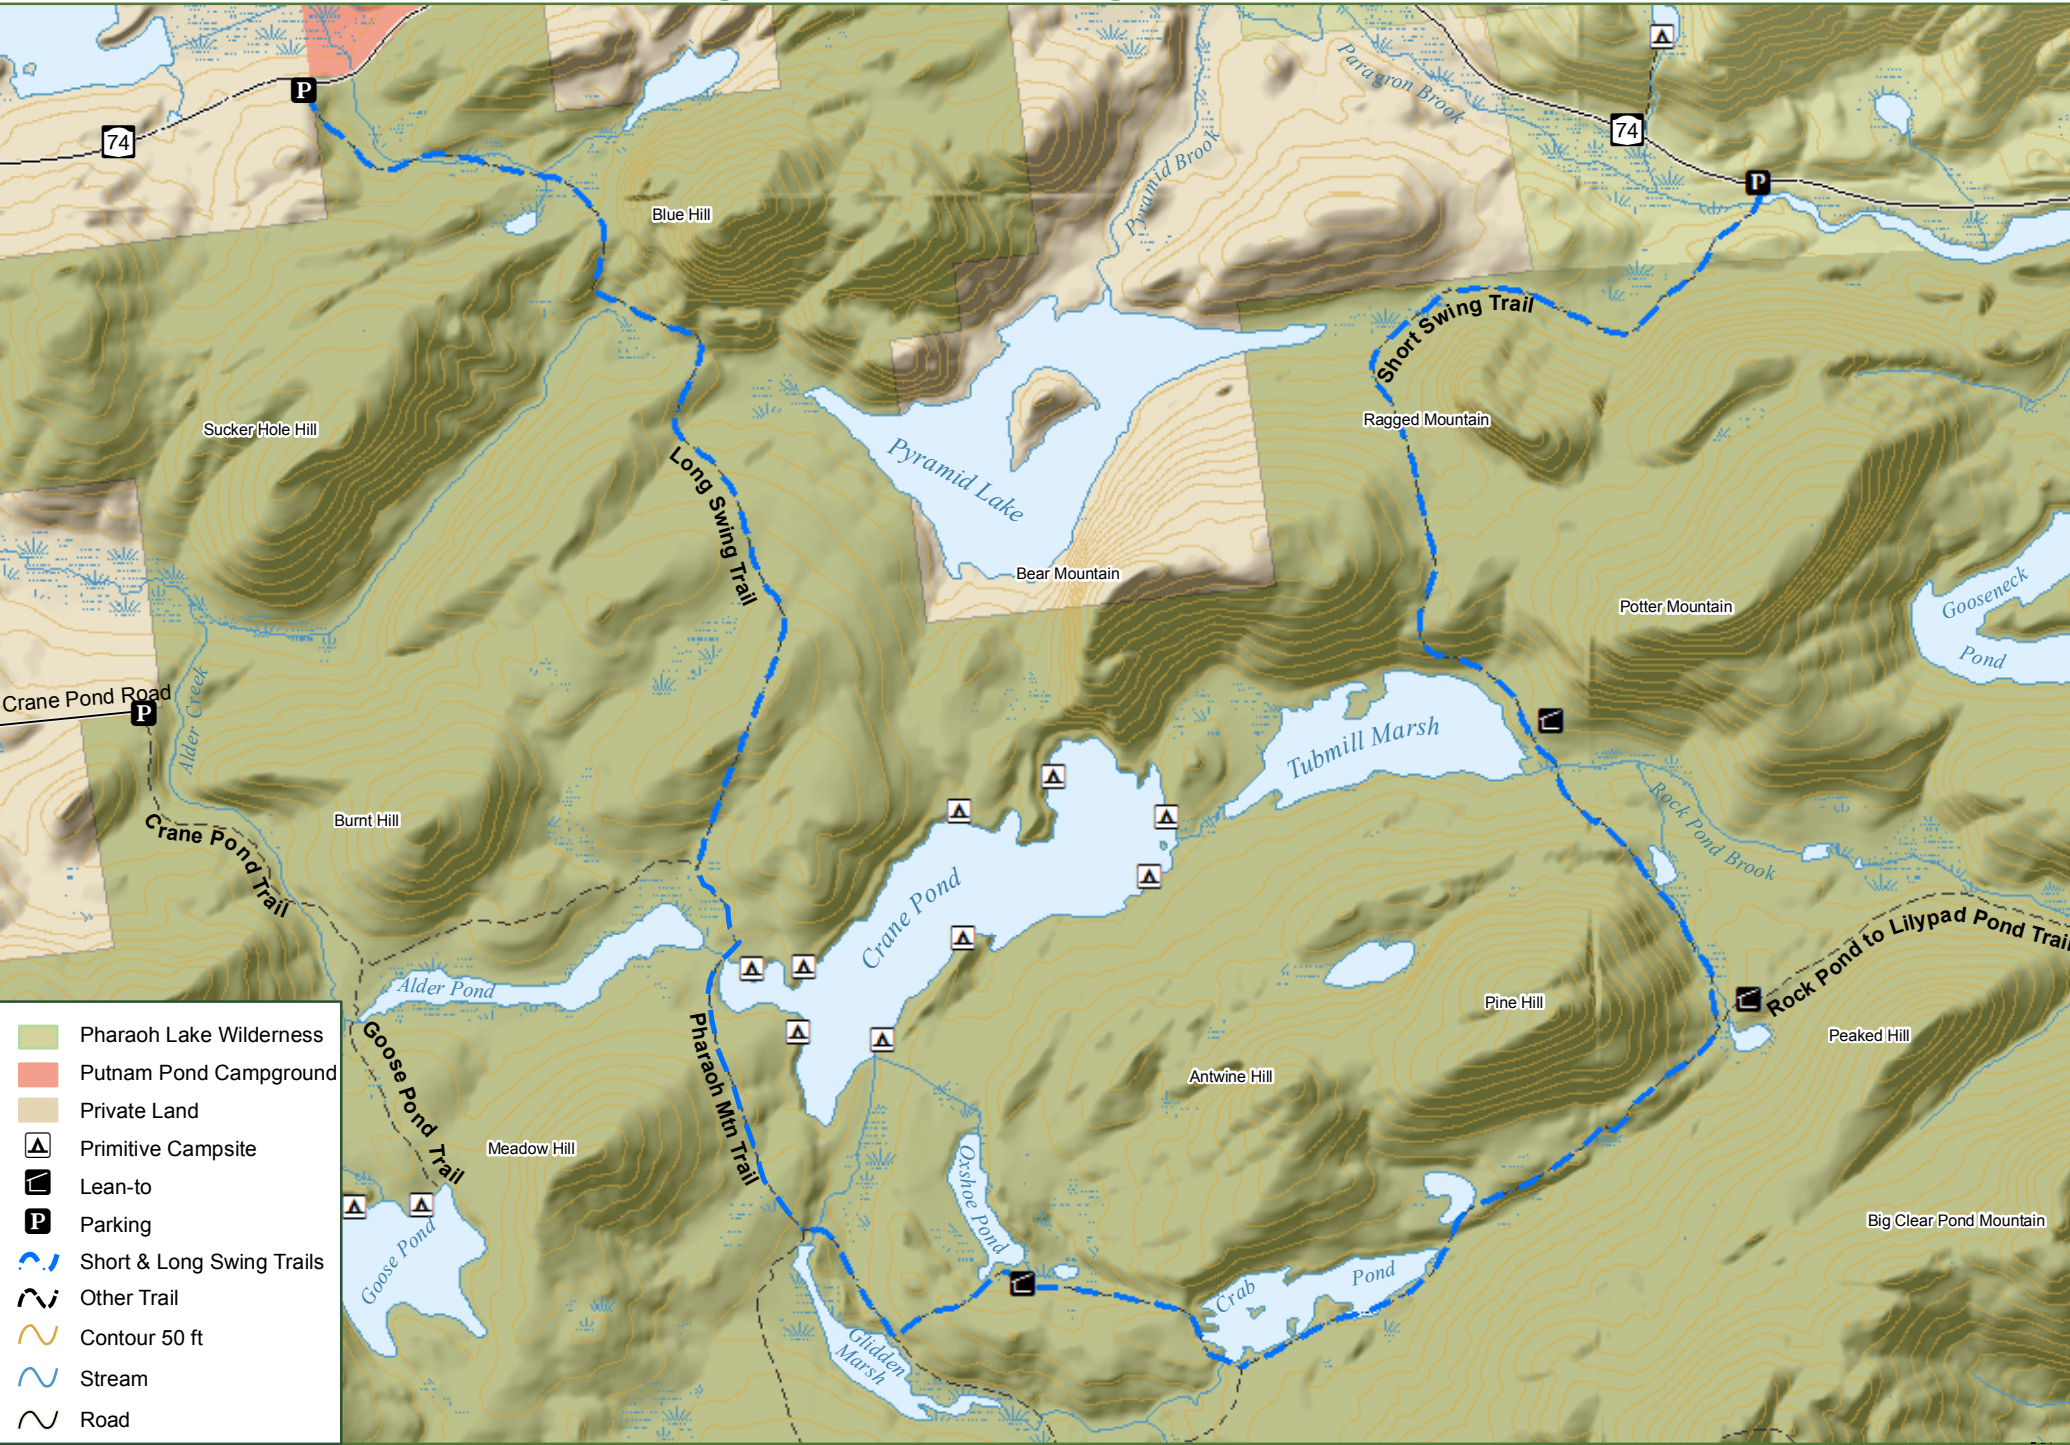

Pharaoh Lake Wilderness - Long and Short Swing Trails

- Pharaoh Lake Wilderness
- Putnam Pond Campground
- Private Land
- Primitive Campsite
- Lean-to
- Parking
- Short & Long Swing Trails
- Other Trail
- Contour 50 ft
- Stream
- Road

Please respect private property. Stay on designated trails
 Practice Leave No Trace Principles
 Emergency contact 518-891-0235