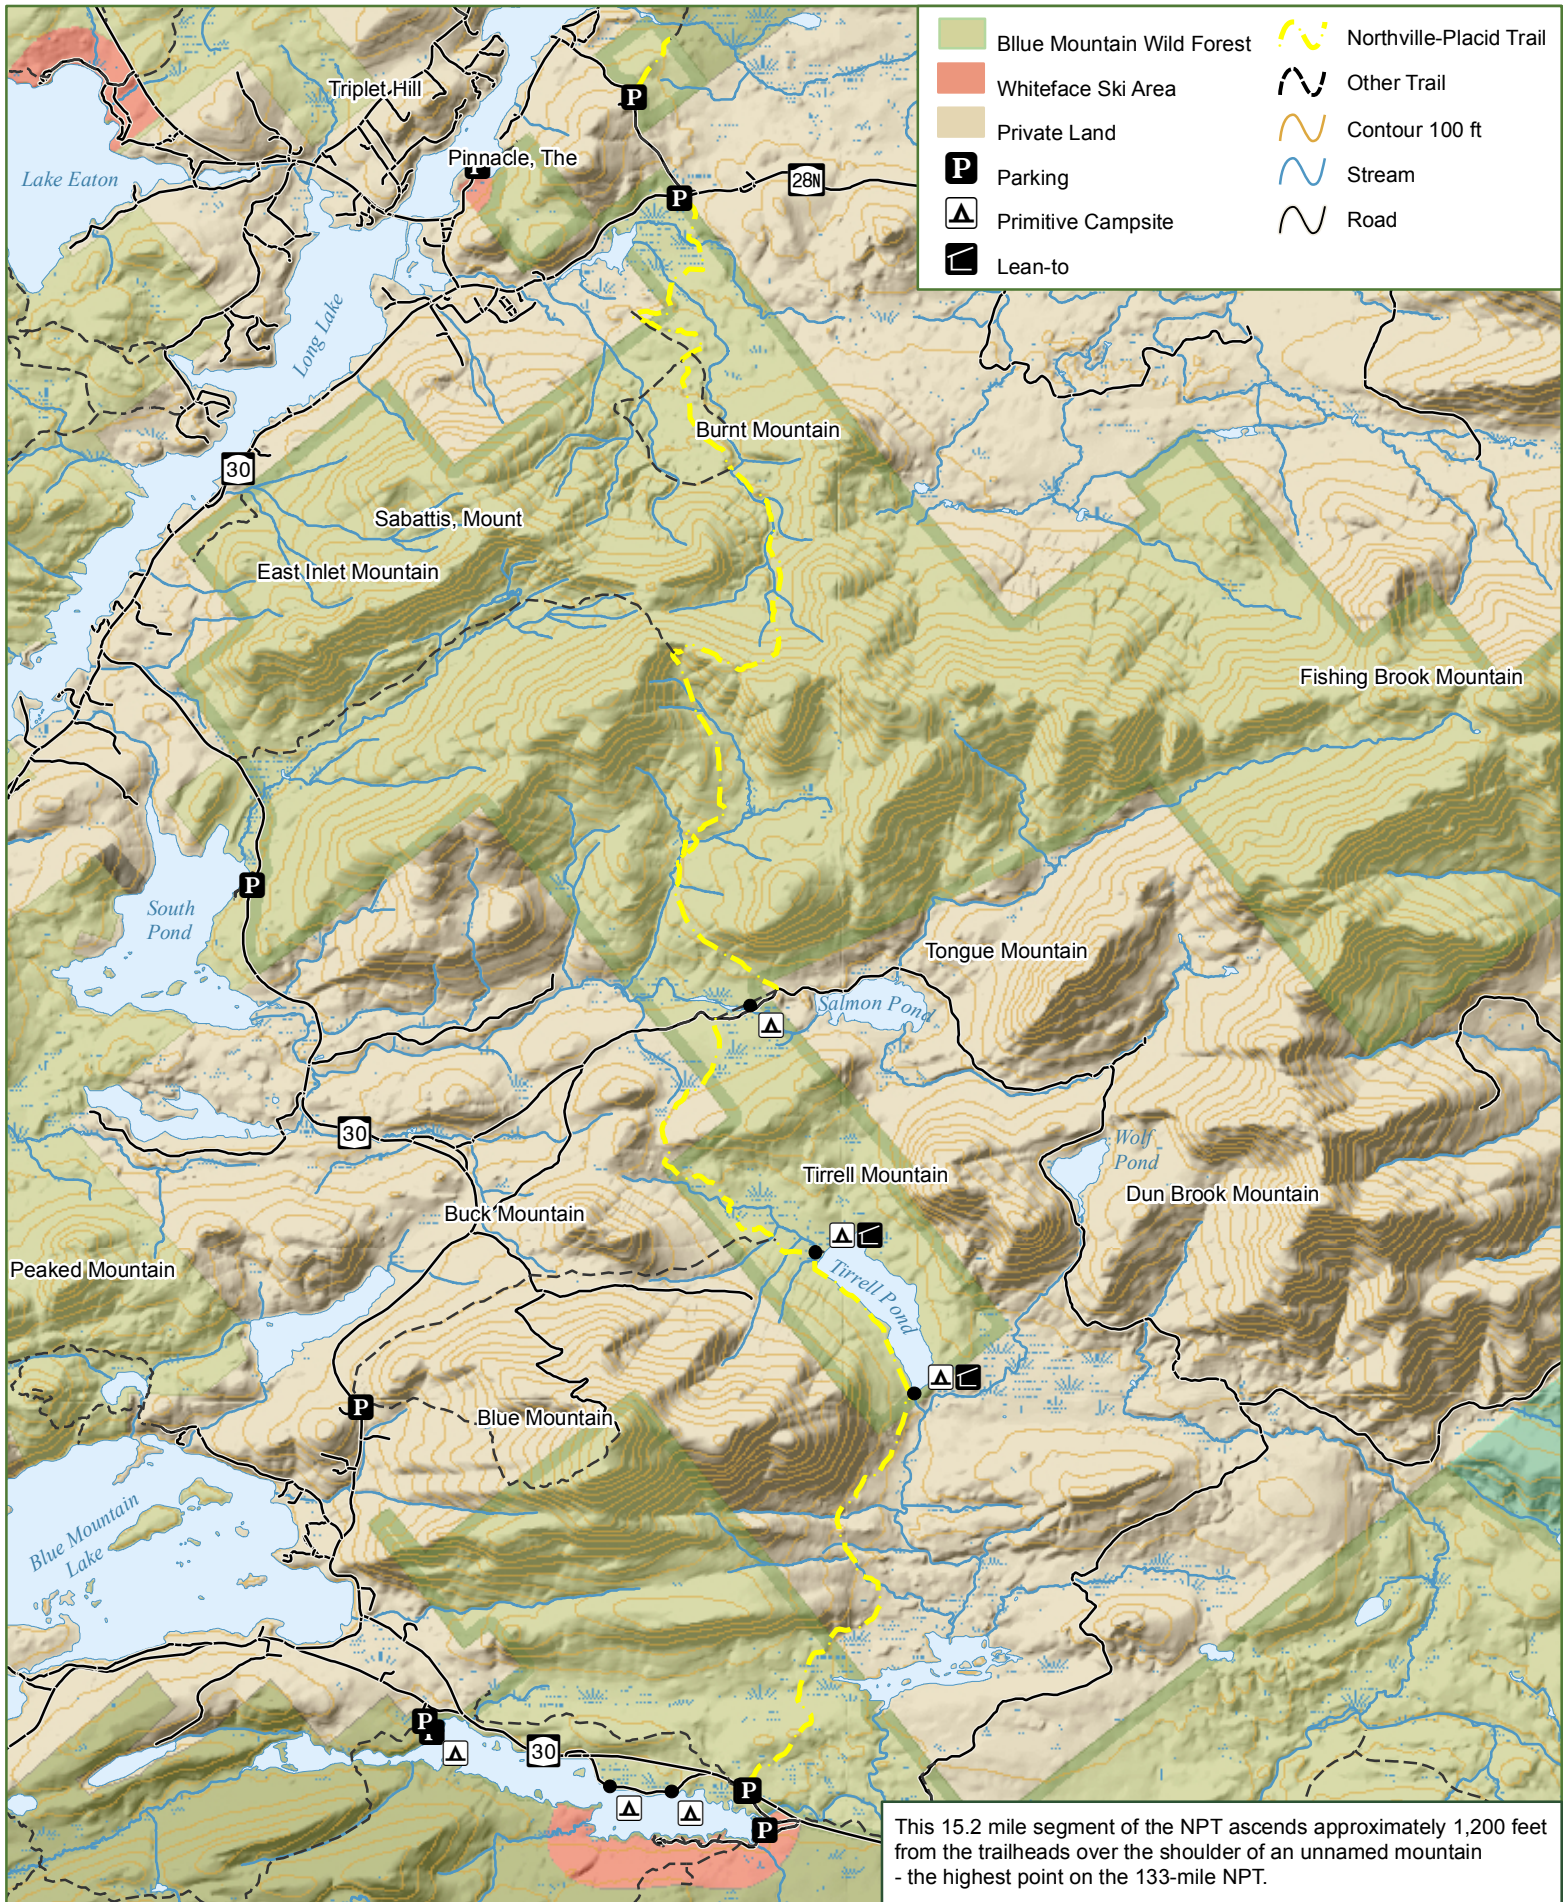

Blue Mountain Wild Forest - Northville-Placid Trail

Please respect private property. Stay on designated trails
Practice Leave No Trace Principles
Emergency contact 518-891-0235