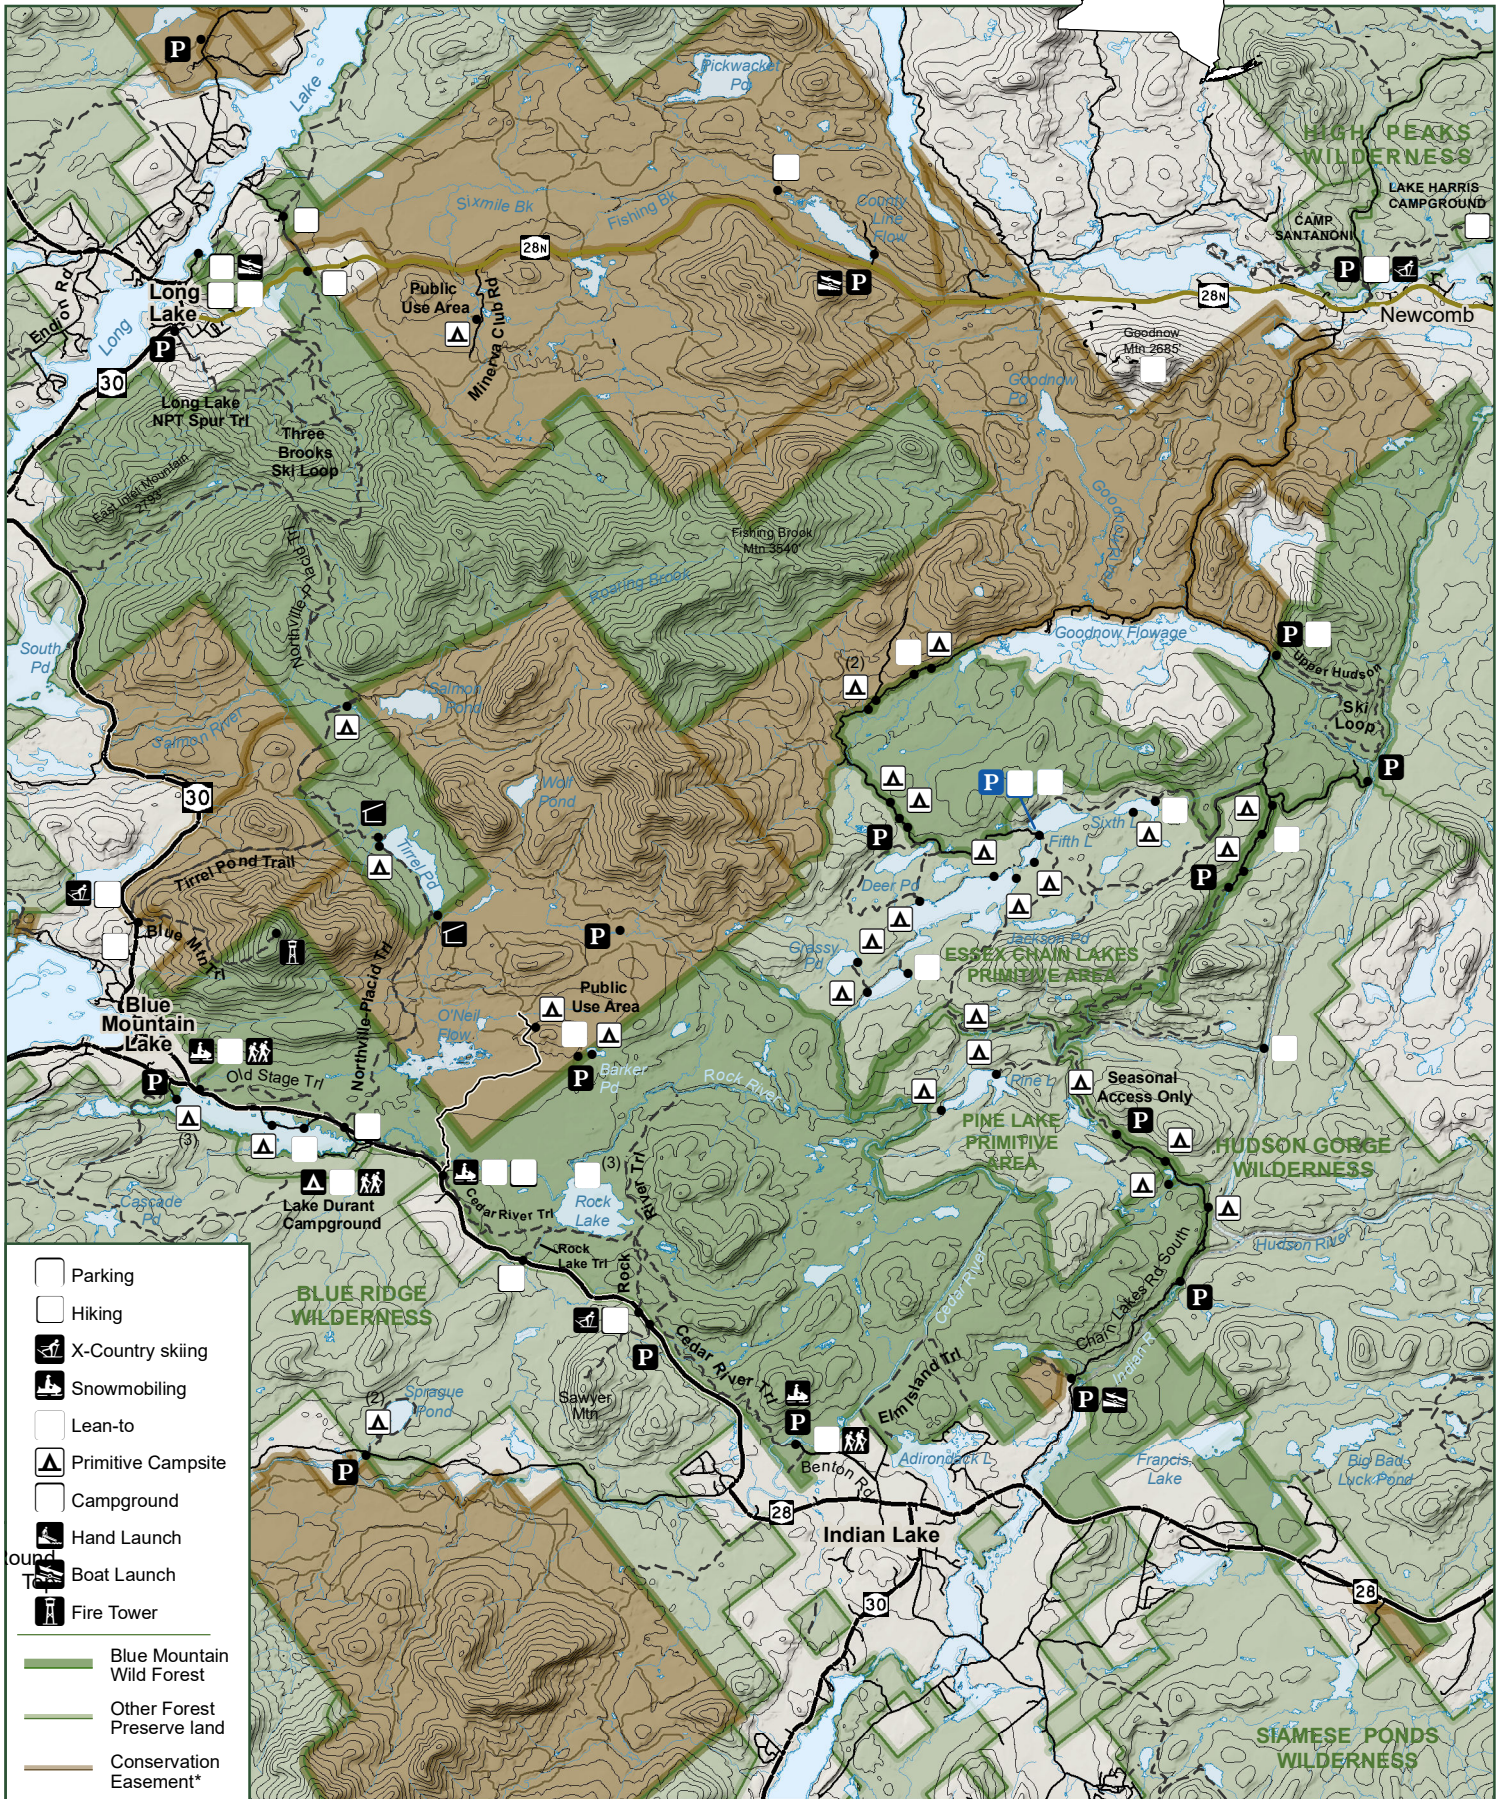

Blue Mountain Wild Forest

Department of Environmental Conservation

Blue Background Icon Indicates Accessible Element
 *Special restrictions may apply