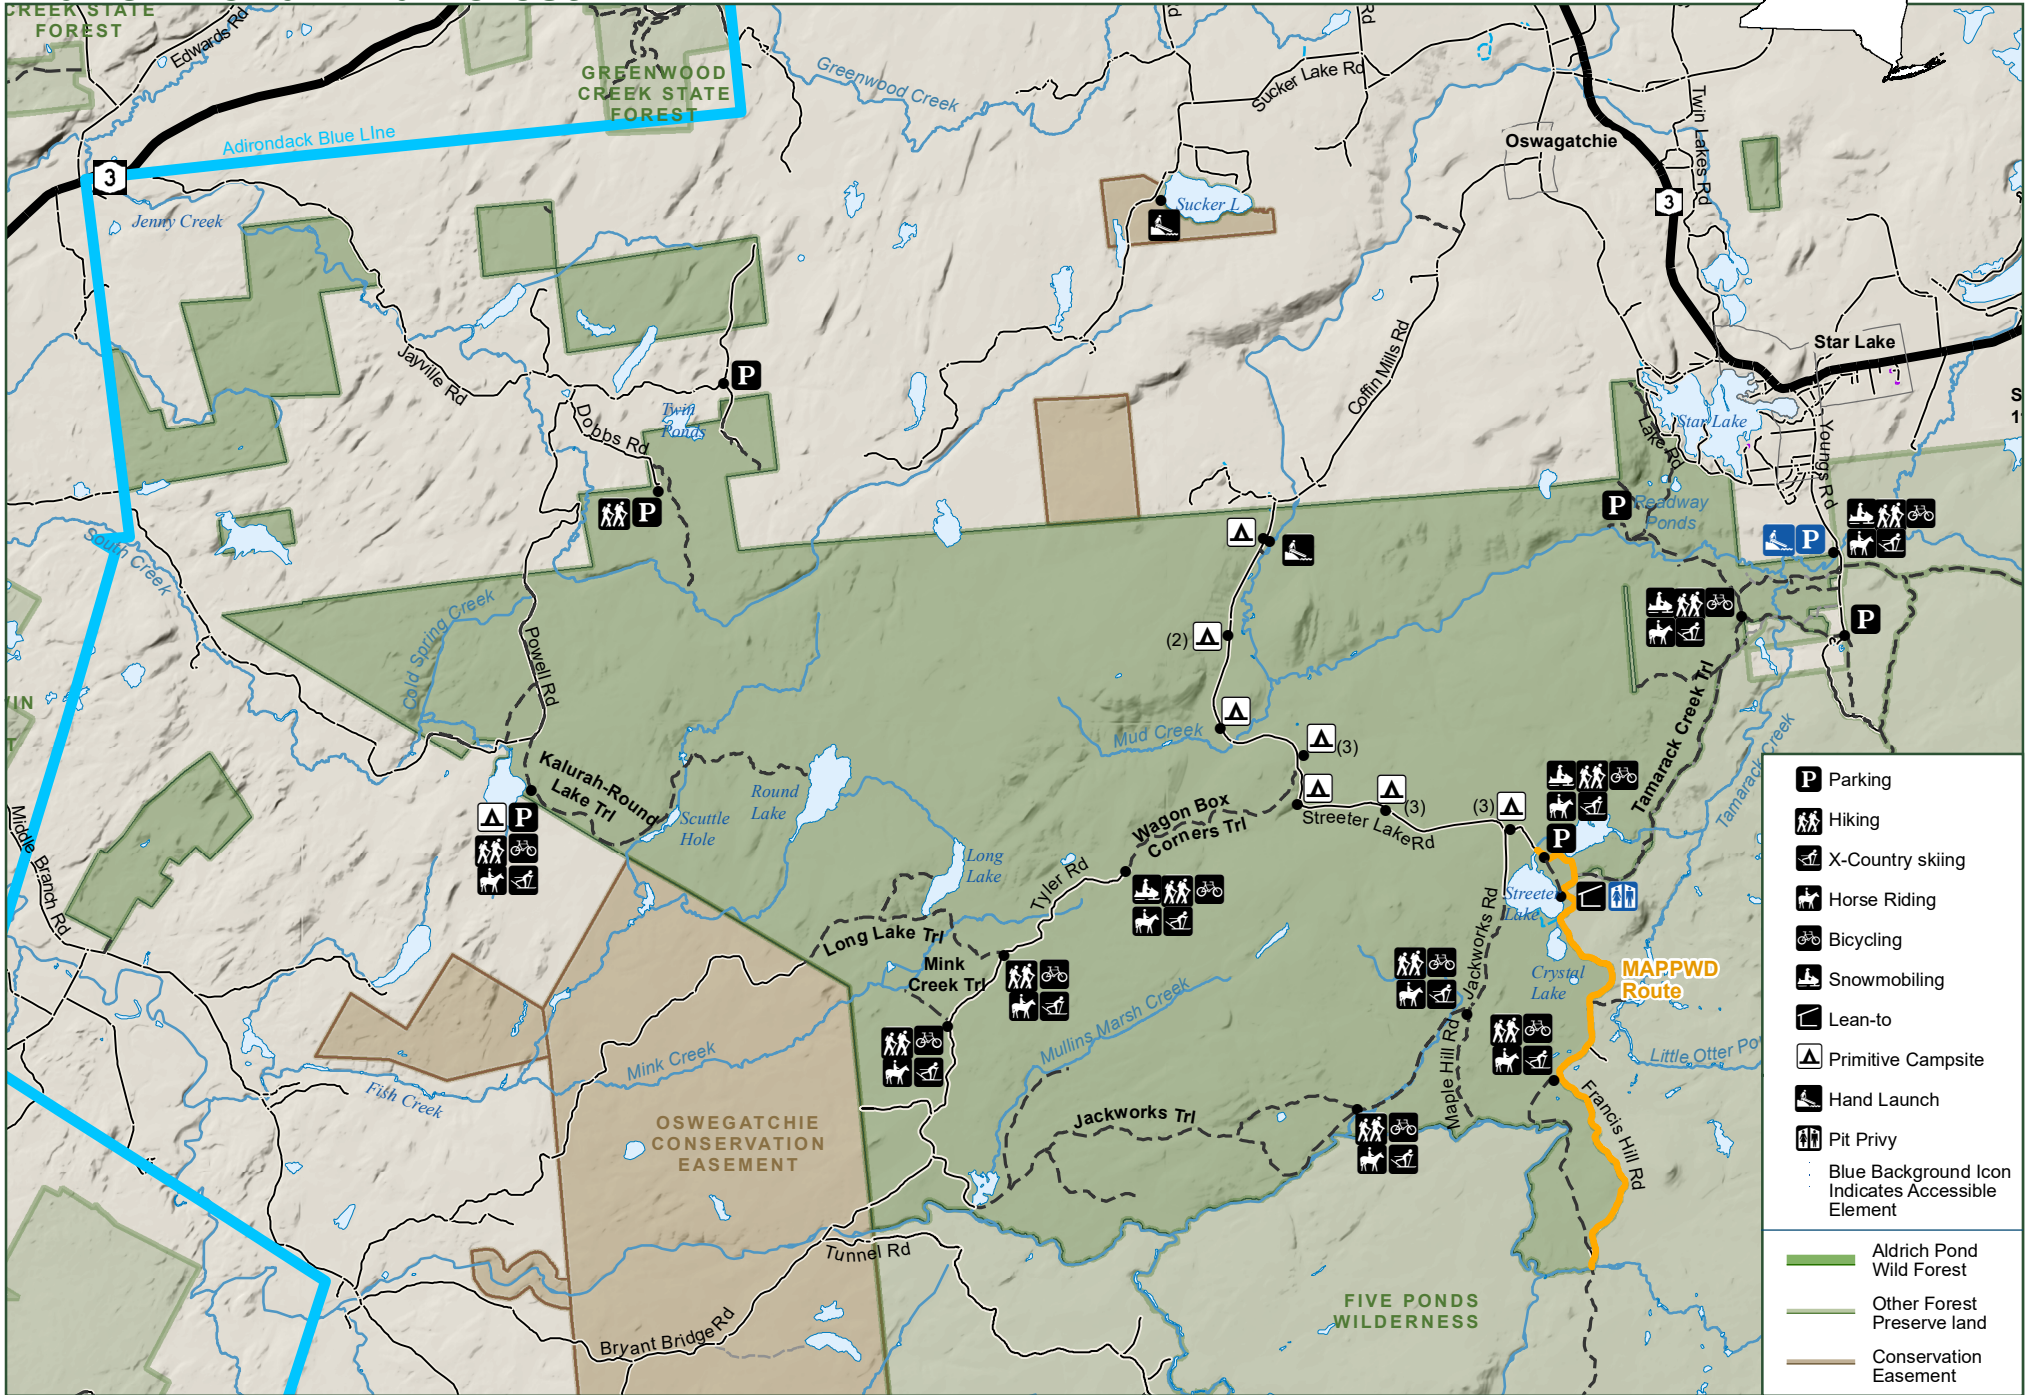

# Aldrich Pond Wild Forest

- Parking
- Hiking
- X-Country skiing
- Horse Riding
- Bicycling
- Snowmobiling
- Lean-to
- Primitive Campsite
- Hand Launch
- Pit Privy
- Blue Background Icon Indicates Accessible Element
- Aldrich Pond Wild Forest
- Other Forest Preserve land
- Conservation Easement