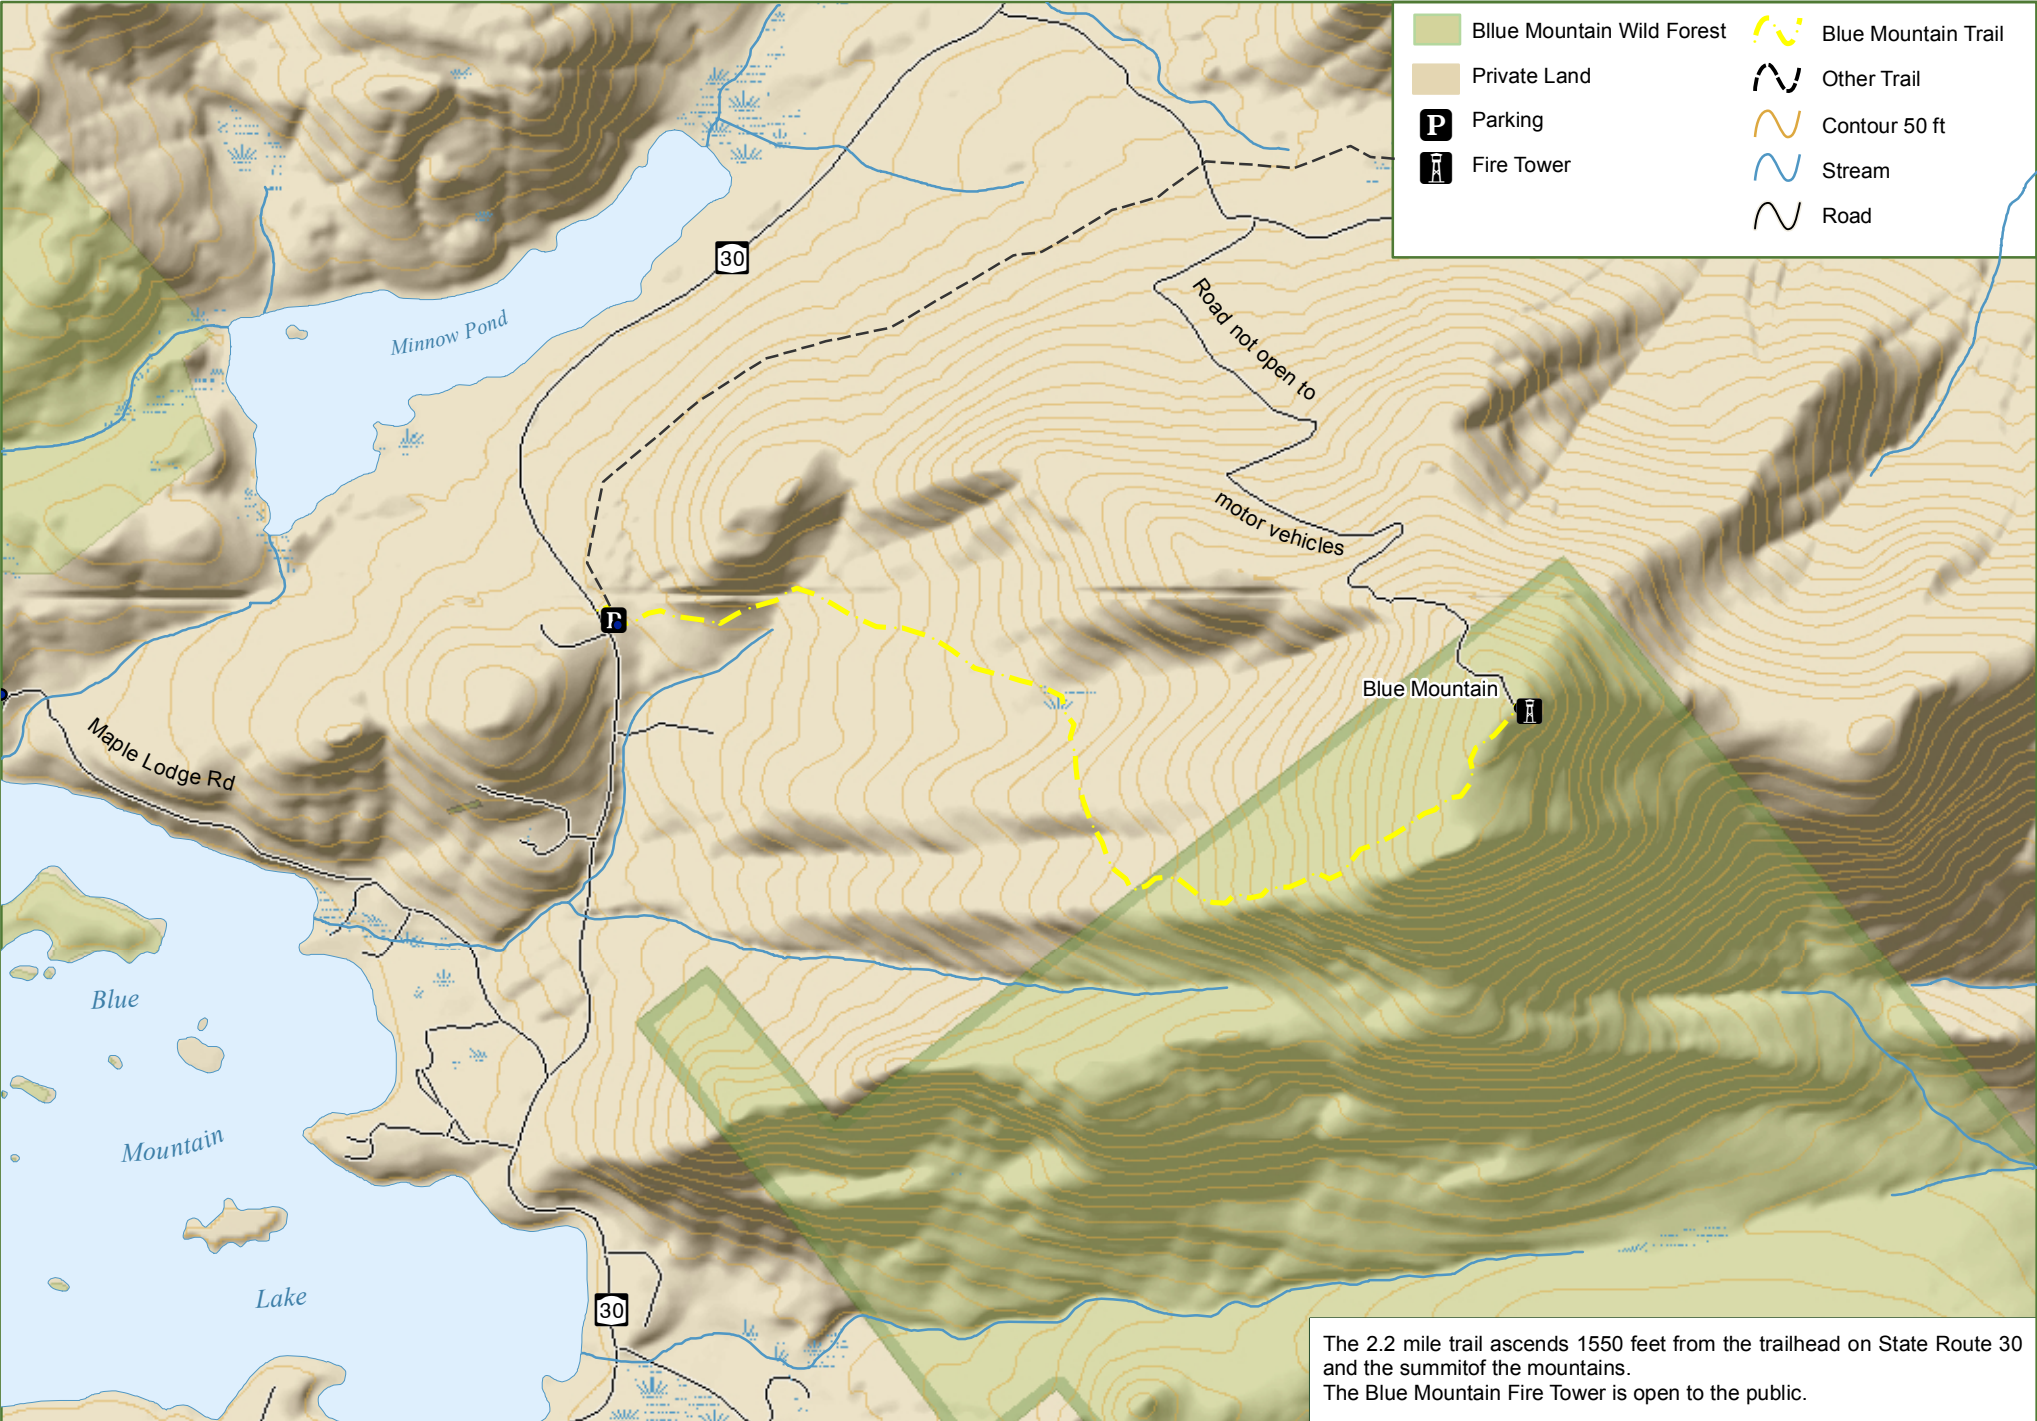

Blue Mountain Wild Forest - Blue Mountain Trail

- Blue Mountain Wild Forest
- Private Land
- P Parking
- F Fire Tower
- Blue Mountain Trail
- Other Trail
- Contour 50 ft
- Stream
- Road

The 2.2 mile trail ascends 1550 feet from the trailhead on State Route 30 and the summit of the mountains.
 The Blue Mountain Fire Tower is open to the public.